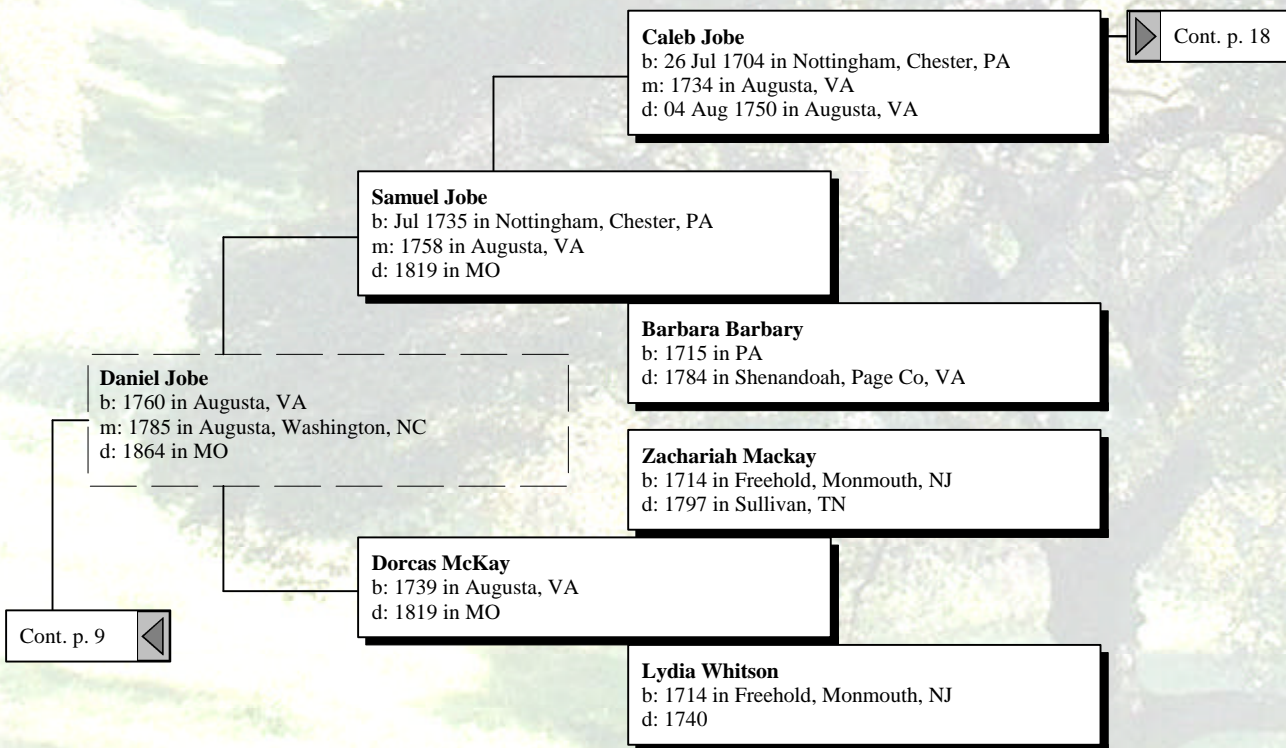

Ancestors of Maydell Hancock

4th Great-Grandparents

5th Great-Grandparents

6th Great-Grandparents

7th Great-Grandparents

James MacKorda
b: 1620 in Isle of Skye, Scotland
d: 27 Jul 1689 in Battle of Killiecrankie Pass,
Scotland

Cont. p. 7

Ancestors of Maydell Hancock

4th Great-Grandparents

5th Great-Grandparents

6th Great-Grandparents

Ancestors of Maydell Hancock

4th Great-Grandparents

5th Great-Grandparents

6th Great-Grandparents

Ancestors of Maydell Hancock

5th Great-Grandparents

6th Great-Grandparents

7th Great-Grandparents

8th Great-Grandparents

Anthony Crocker
b: 1655 in Devonshire, England
m: in Isle Of Wight, VA
d: 1693 in Isle Of Wight, VA