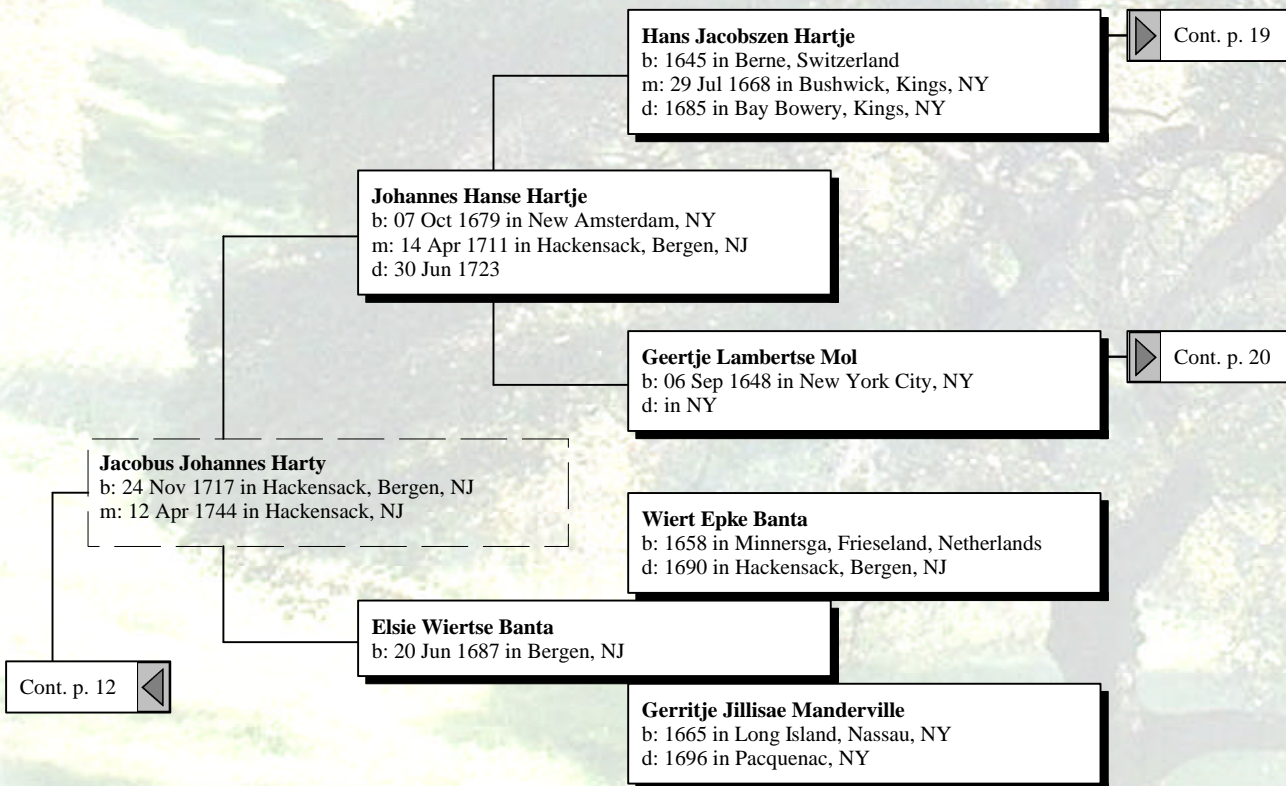

[5] Katherine
b: 1690
d: 1750 in Isle Of Wight, VA

Arthur Crocker
b: 1720 in Granville, NC
m: 1750
d: 18 Mar 1794 in Pacolet, Spartanburg CO, SC

Cont. p. 10

[5] Katherine
b: 1690
d: 1750 in Isle Of Wight, VA

Ancestors of Maydell Hancock

6th Great-Grandparents

7th Great-Grandparents

8th Great-Grandparents

Ancestors of Maydell Hancock

6th Great-Grandparents

7th Great-Grandparents

8th Great-Grandparents