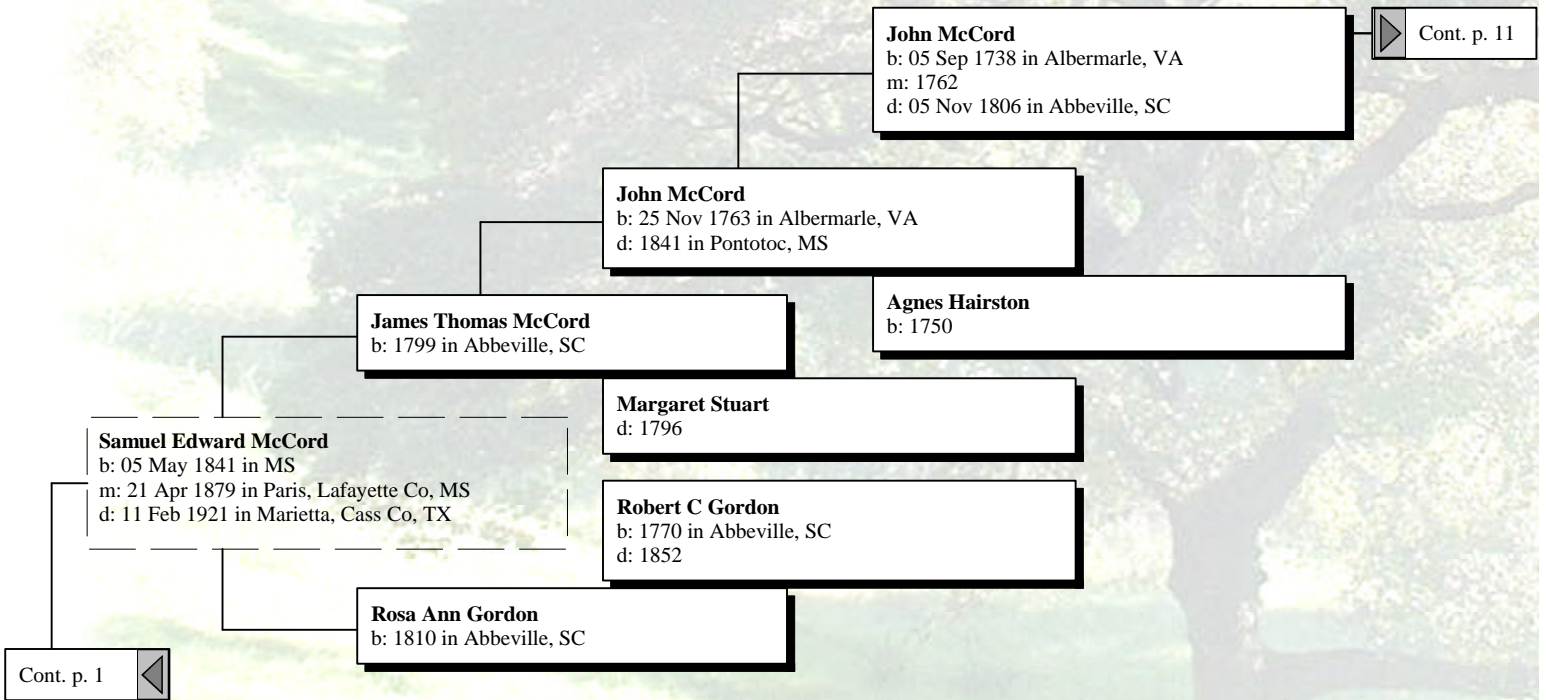

Ancestors of Maydell Hancock

Great-Grandparents

2nd Great-Grandparents

3rd Great-Grandparents

4th Great-Grandparents