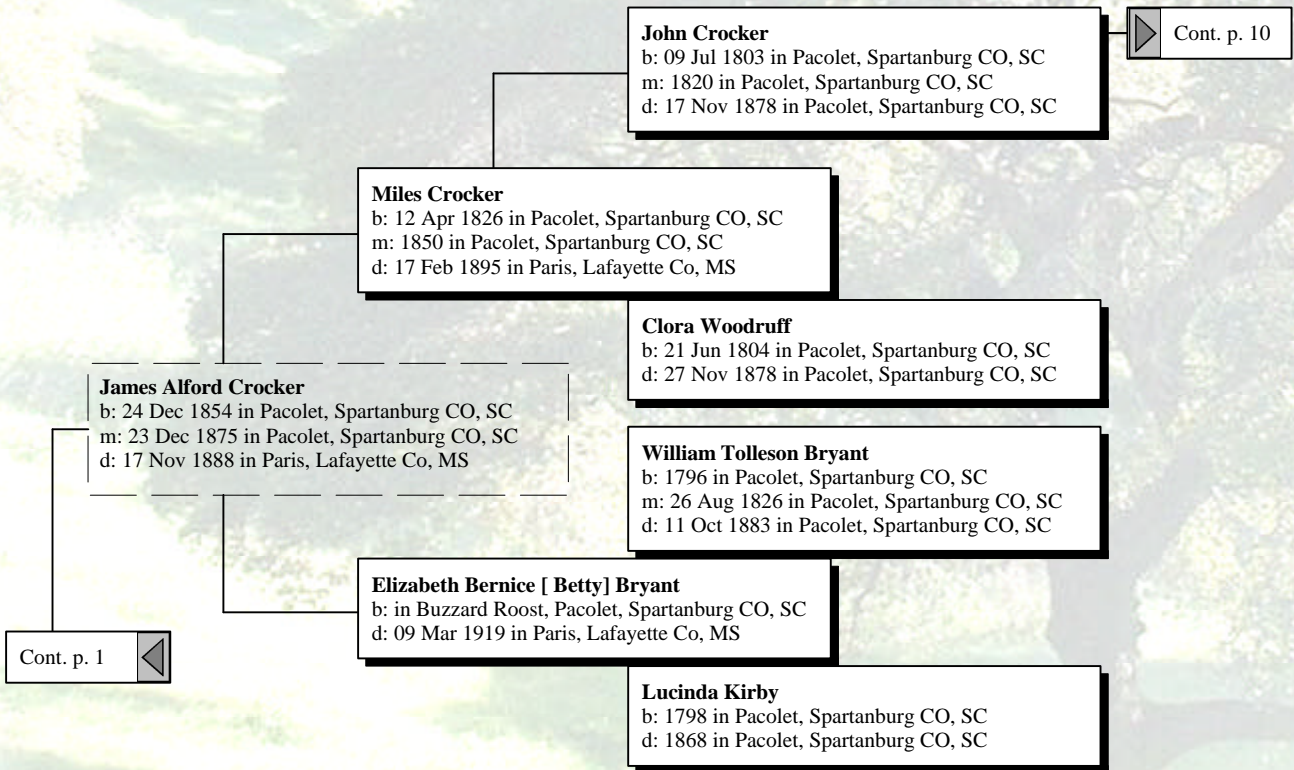

William Hollis
b: 1788 in NC
d: 05 Oct 1865 in Harrison, TX

Letitia Hollis
b: 12 Feb 1819 in Harris, GA
d: 15 Aug 1870 in Harrison, TX

Ruthie P Robinson
b: 1795 in Jasper, Pickens Co, GA

Ancestors of Maydell Hancock

Great-Grandparents

2nd Great-Grandparents

3rd Great-Grandparents

Ancestors of Maydell Hancock

Great-Grandparents

2nd Great-Grandparents

Cont. p. 1

John Webb
b: 1830 in GA

Sally Ann Webb
b: 1855 in Pacolet, Spartanburg CO, SC
d: May 1895 in Paris, Lafayette Co, MS

unknown
b: 1830 in AL

Ancestors of Maydell Hancock

Great-Grandparents

2nd Great-Grandparents

3rd Great-Grandparents