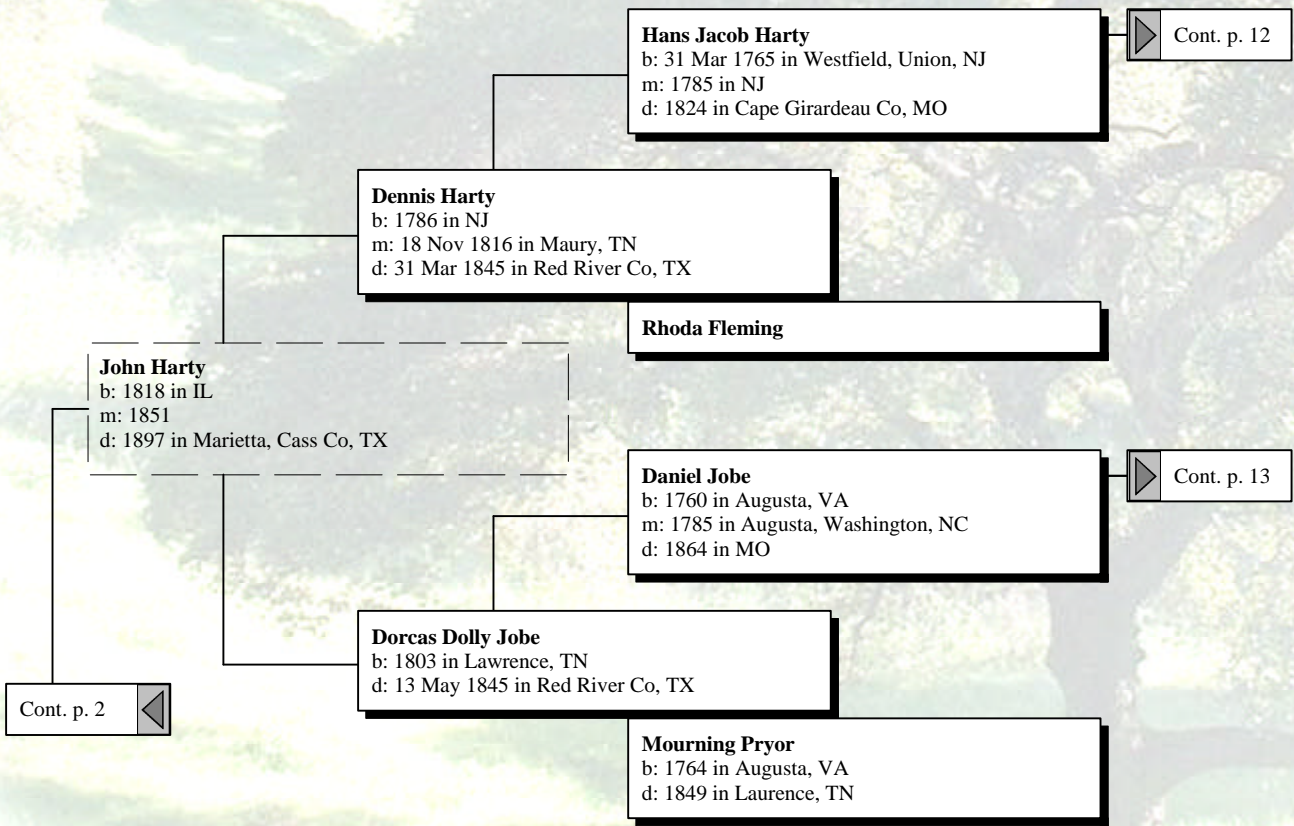

Sally Ann Webb
b: 1855 in Pacolet, Spartanburg CO, SC
d: May 1895 in Paris, Lafayette Co, MS

unknown
b: 1830 in AL

Ancestors of Maydell Hancock

Great-Grandparents

2nd Great-Grandparents

3rd Great-Grandparents

4th Great-Grandparents

Ancestors of Maydell Hancock

Great-Grandparents

2nd Great-Grandparents

Cont. p. 1

Daniel Bowers
b: 1823 in AL

Susan Ann Bowers
b: 1860 in MS
d: 1895 in Paris, Lafayette Co, MS

Re
b: 1835 in AL

Ancestors of Maydell Hancock

2nd Great-Grandparents

3rd Great-Grandparents

4th Great-Grandparents

Ancestors of Maydell Hancock

3rd Great-Grandparents

4th Great-Grandparents

5th Great-Grandparents

Ancestors of Maydell Hancock

4th Great-Grandparents

5th Great-Grandparents

6th Great-Grandparents

7th Great-Grandparents

James MacKorda
b: 1620 in Isle of Skye, Scotland
d: 27 Jul 1689 in Battle of Killiecrankie Pass,
Scotland