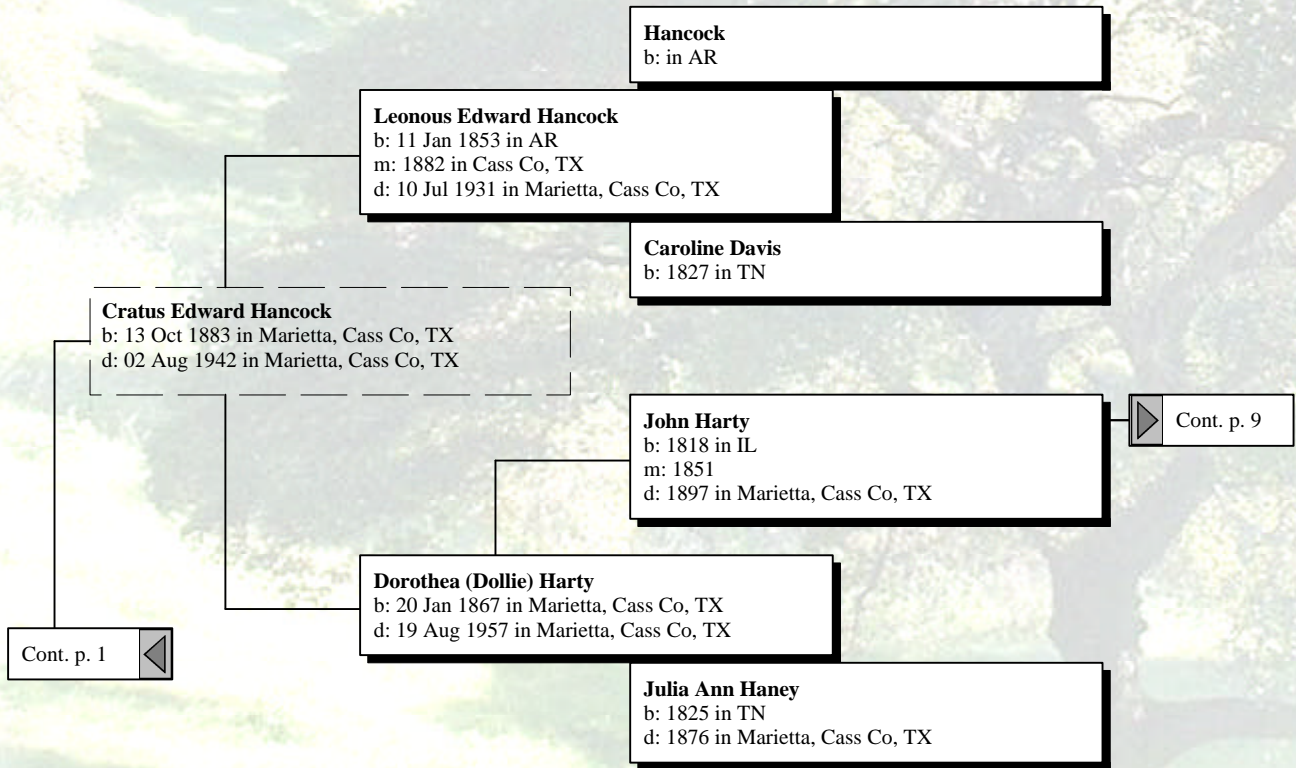

The Ancestry and Legacy
of
Maydell Hancock Wommack
and siblings

by

Dottie Wommack

Ancestors of Maydell Hancock

Parents

Grandparents

Gr-Grandparents

Ancestors of Maydell Hancock

Grandparents

Great-Grandparents

2nd Great-Grandparents

Ancestors of Maydell Hancock

Great-Grandparents

2nd Great-Grandparents

3rd Great-Grandparents

Jacob Smith
m: 06 Jan 1789 in Richmond, GA
d: 07 Nov 1836 in Warren, GA