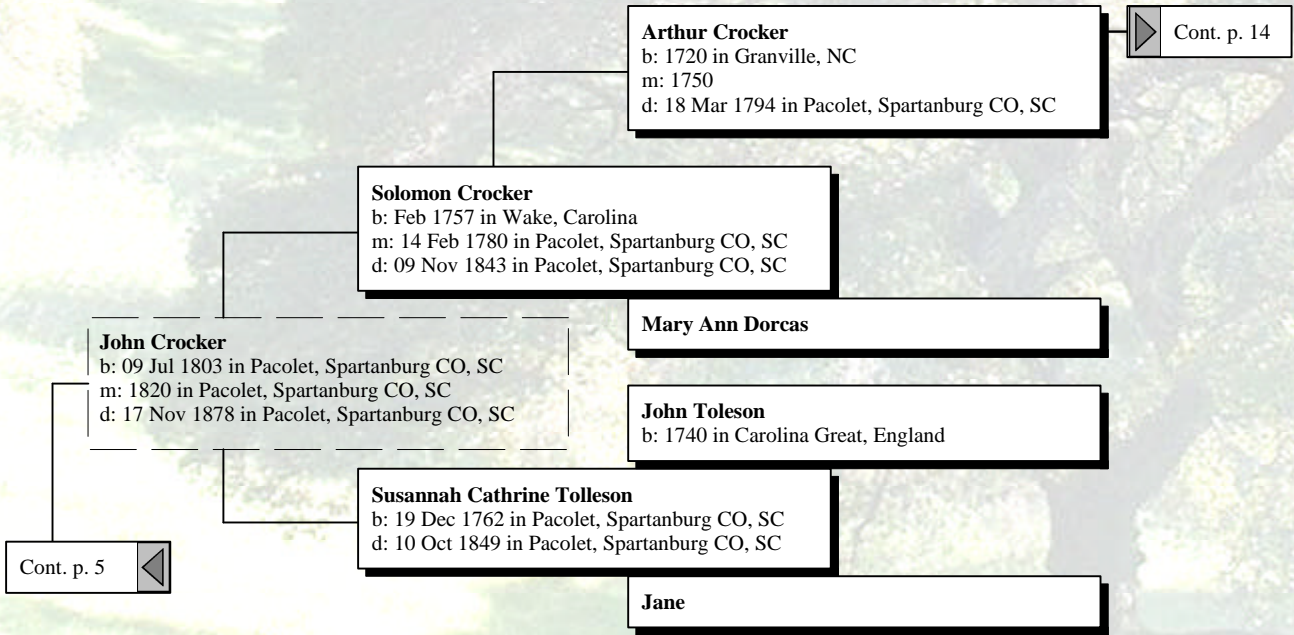

Ancestors of Maydell Hancock

2nd Great-Grandparents

3rd Great-Grandparents

4th Great-Grandparents

Ancestors of Maydell Hancock

3rd Great-Grandparents

4th Great-Grandparents

5th Great-Grandparents

Ancestors of Maydell Hancock

4th Great-Grandparents

5th Great-Grandparents

6th Great-Grandparents

7th Great-Grandparents

James MacKorda
b: 1620 in Isle of Skye, Scotland
d: 27 Jul 1689 in Battle of Killiecrankie Pass,
Scotland