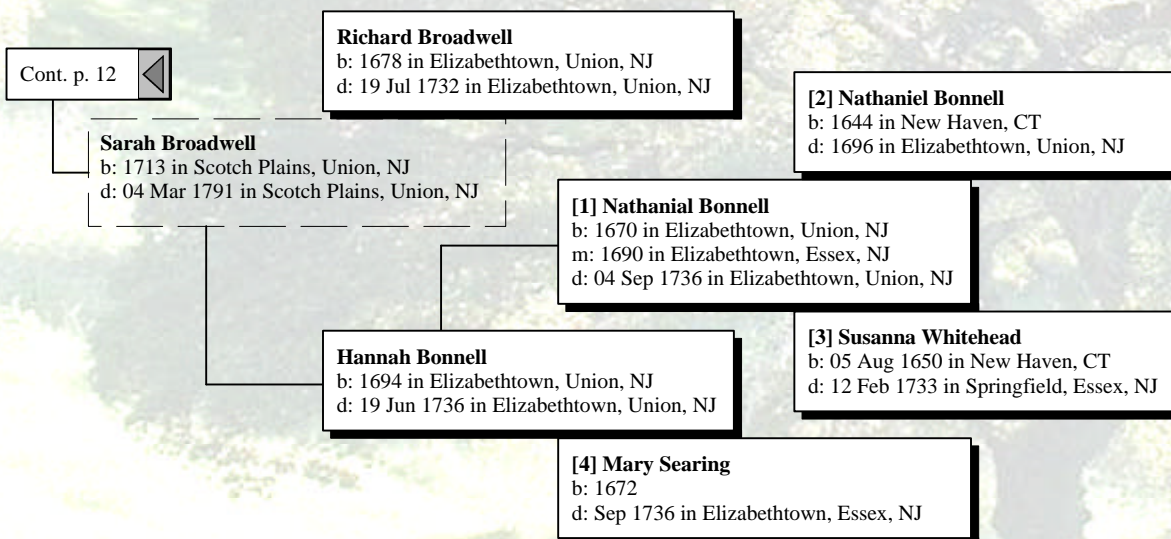

Cont. p. 12

[4] Mary Searing
b: 1672
d: Sep 1736 in Elizabethtown, Essex, NJ

Ancestors of Maydell Hancock

6th Great-Grandparents

7th Great-Grandparents

8th Great-Grandparents

9th Great-Grandparents

Ancestors of Maydell Hancock