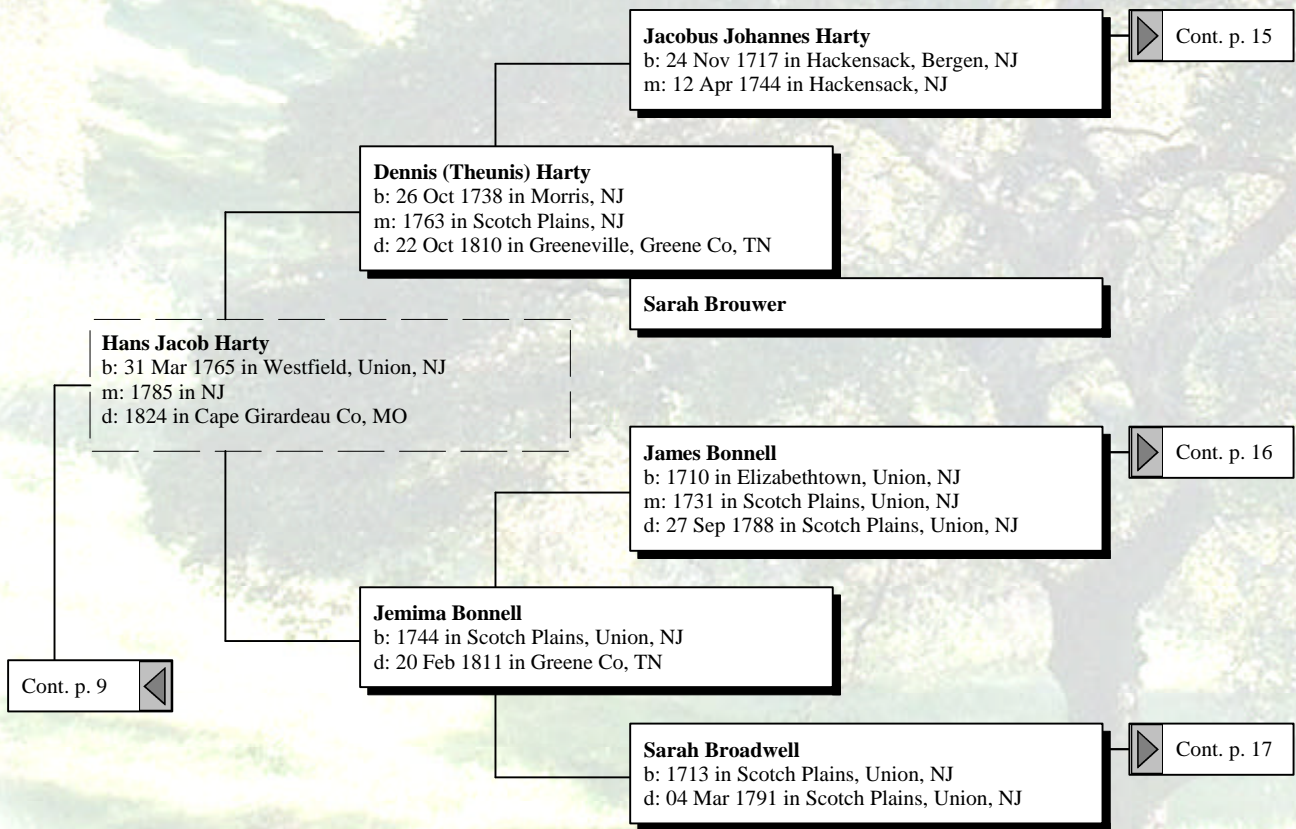

Ancestors of Maydell Hancock

4th Great-Grandparents

5th Great-Grandparents

6th Great-Grandparents

7th Great-Grandparents

James MacKorda
b: 1620 in Isle of Skye, Scotland
d: 27 Jul 1689 in Battle of Killiecrankie Pass,
Scotland

Cont. p. 7

Ancestors of Maydell Hancock

4th Great-Grandparents

5th Great-Grandparents

6th Great-Grandparents

Ancestors of Maydell Hancock

4th Great-Grandparents

5th Great-Grandparents

6th Great-Grandparents

Ancestors of Maydell Hancock

5th Great-Grandparents

6th Great-Grandparents

7th Great-Grandparents

8th Great-Grandparents

Anthony Crocker
b: 1655 in Devonshire, England
m: in Isle Of Wight, VA
d: 1693 in Isle Of Wight, VA